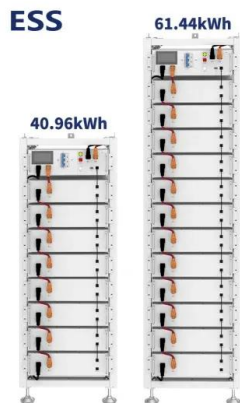

[The Best Grid Tie Inverters (2024)](#)

In simpler terms, a solar system of 1000W rating will not be sufficient to work with a 1000W inverter, it must instead produce 1000W when operating at around 85% efficiency. Read our article to explore the energy output from a solar panel. DC Input Different grid