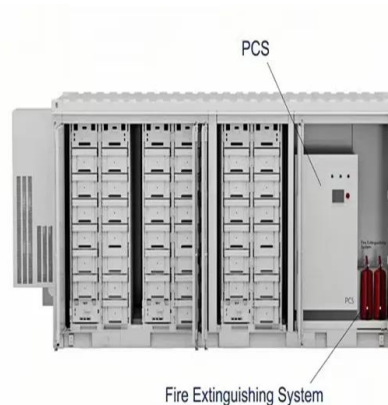

1002W Continuous/2000W Peak Output HomePower ...

The HomePower ONE is an emergency power supply to charge your electronic devices and operate your home appliances in disasters and accidents. It has 1002Wh of power. It comes with 3 AC outlets with the pure-sine wave, ...