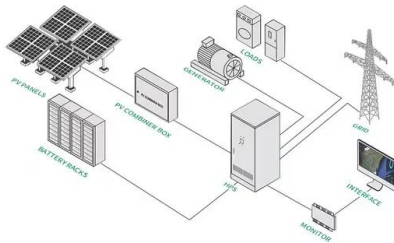

BLUETTI PowerOak EB150 Portable Power Station

It is designed for a backup power supply in power failure at home or for an outdoor off-grid power supply. You can use it to charge various electronic products (such as smartphones, tablets, laptops, cameras, etc.) or power ...

VTOMAN FlashSpeed 1000 Power Station 828Wh , 1000W

It also supports 300W Max solar input(4-6 hours) and 200W Max DC input(7-8 hours). Capacity Extension: Use the VTOMAN FlashSpeed 1500 Extra Battery (1548Wh),scale up the battery capacity to 2376Wh. LiFePO4 Battery, Super Safety: Built-in high-quality LiFePO4 battery, combined with LIFEBMS (an intelligent battery protection system), ensures over 3,000 full life ...