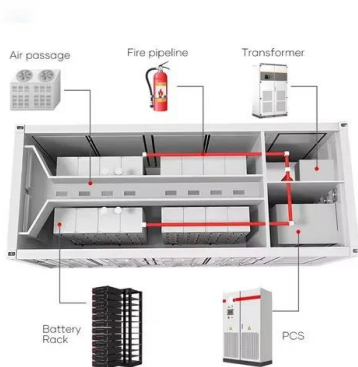

[Ecoflow 110W Portable Solar Panel System](#)

With single 110W Solar panel, the charging time could be: RIVER 2 - 3 hrs with 110W Solar Panel; RIVER 2 PRO - 4.5 hrs with 2*110W Solar Panels * Depending on the angel of panel ...