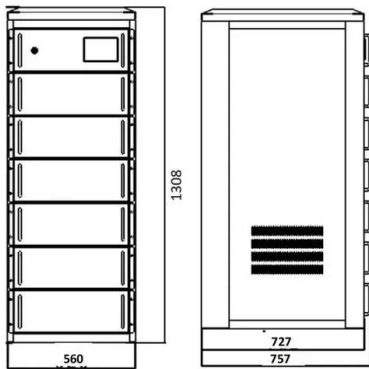

Canadian Solar Datasheet

As a leading PV project developer and manufacturer of solar modules with over 40 GW deployed around the world Specification Data Cell Type Mono-crystalline Dimensions 1700 x 992 x 35 ...