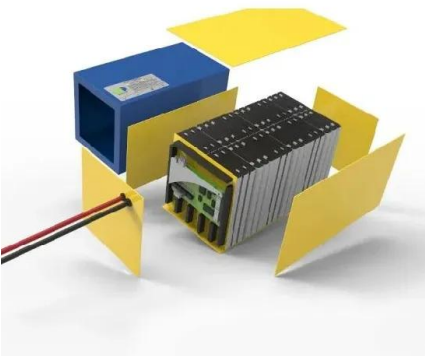

SunTech Power STP135S, Solar Panel, 135 Watt, 12 Volt

SunTech Power STP135S, Solar Panel, 135 Watt, 12 Volt . Detailed Description: Specifications Cell: Multicrystalline silicon solar cells 156 x 156mm No. of cells and connections: 36 (4x9) ...

350 watt solar panel for sale , Buy for home, boat and RV

Their dimensions also allow them to fit quite easily on top of almost any vehicle, so a 350 watt solar panel for RV is a good idea. Specifications of 350 Watt Solar Panels. ...

[Sharp NS-F130G5 (135W) Solar Panel](#)

Spec sheet/data sheet for the Sharp NS-F130G5 (135W) solar panel. Features; Pricing; Login; Sharp NS-F130G5 (135W) Solar Panel. Generate a Solar Permit Package for a design using ...