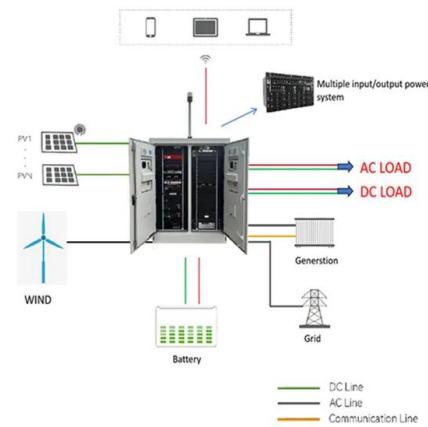

135W RV Sunshine Solar Panel

This RV Solar Panel from Sunshine Solar is a slimline 135W solar panel with integrated roof mounts, seamlessly fitted for an aesthetically pleasing look and an aerodynamic performance.

...