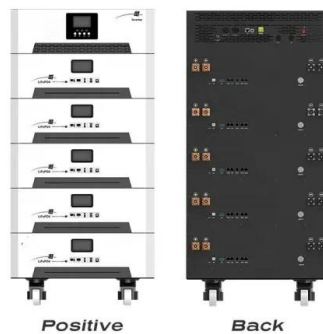

Growatt INFINITY 1500 Portable Power Station , 2000W 1512Wh

INFINITY 1500 can perform as a powerful solar generator in adventures as well as a reliable backup power at home to provide a huge capacity of 1512Wh and an impressive output of up to 2000 Watt. Wherever you need easy power, INFINITY 1500 would be your best choice.