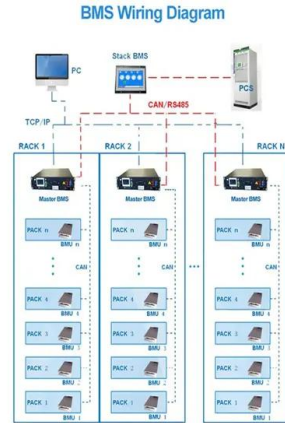

Toyota Solara Window Motor

Shop Toyota Solara Replacement Window Motor
You love your power windows. It makes it so much easier to enjoy the cool breeze outside and go through a takeout window when you can press a button to bring your windows up and down in mere seconds. If your