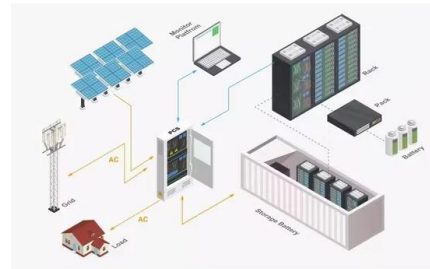

[Solar Kits with SMA inverters](#)

5.1kW solar kit Trina 425 black bi-facial module TSM-425NE09RC.05, SMA Sunny Boy Smart Energy SBSE hybrid inverter, mounting, monitoring, accessories and permit plan. Order online or PHONE 888-498-3331 WANT A SOLAR PANEL SYSTEM AT THE LOWEST