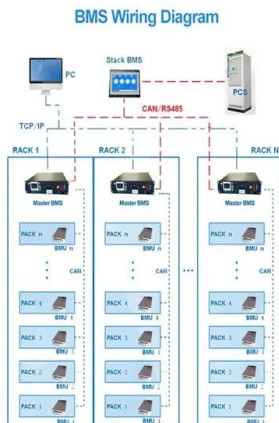

WGen2000TFc

The Westinghouse WGen2000TFc - Tri-Fuel Portable Generator with CO Sensor with 28,000 peak watts and 20,000 running watts, remote start, and a Transfer Switch Ready L14-30R Outlet, this generator is the perfect solution during any outage. Get yours today!