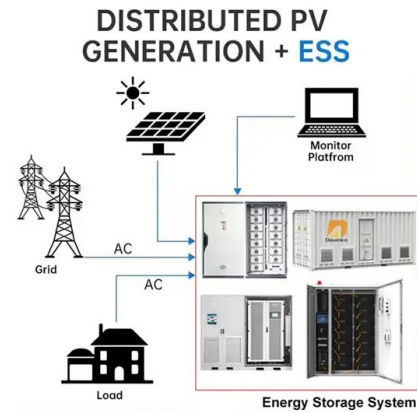

Best 10W Solar Panels For Charging 12V Batteries ...

Use A 10-Watt Solar Panel To Charge 12 Volt Batteries. Solar panels are everywhere now, and it's easy to understand why. Being able to generate energy without using gas generators is pretty darn cool, and if you're ...