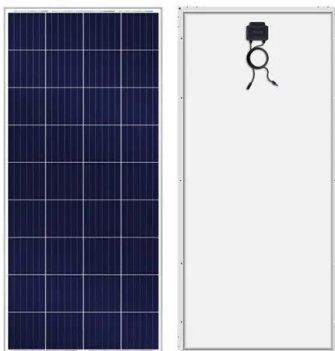

ECO-WORTHY 25W 12V Complete Solar Panel Kit: 25W Solar Panel ...

ECO-WORTHY 25W 12V Complete Solar Panel Kit: 25W Solar Panel + 8Ah Lithium Battery + 10A Controller for Off-Grid System/Chicken Coop/Automatic Door/Water Pump/DC Appliance : ...