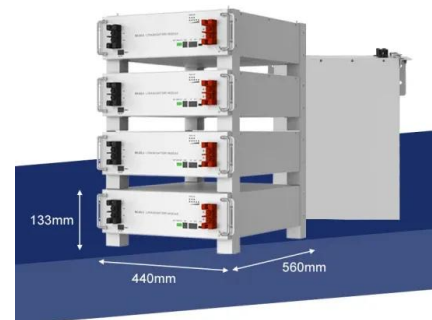

Solar Tiles: The Complete Buying Guide For Solar Tiles

There are many kinds of solar roof panels on the market, so it's important to pick the right one for your roofing system. Hybrid solar tiles are roofing shingles that produce ...