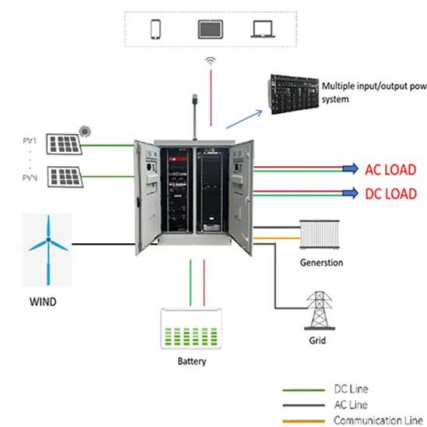

Trina Deep Black ALLMAX M Plus 280W Solar Panel

With Trina's uniform, deep black monocrystalline cells, anodized black aluminum frame and black backsheet the ALLMAX M Plus TSM-280DD05A.05(II) 280 watt solar panel combines great ...