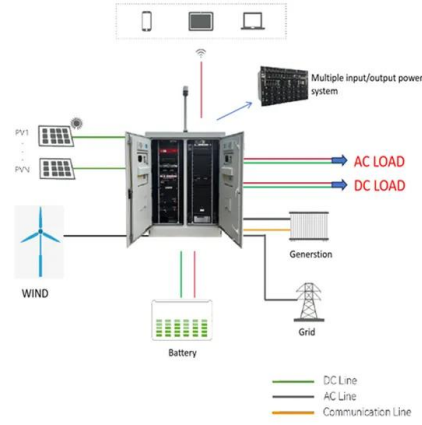

280 watt Monocrystalline Solar Panel

280 watt solar panels for sale, Jinpo Solar manufactures 280 watt Monocrystalline Solar Panel in China. 280W Voltage at Maximum Power (Vmp) 31.7V Current at Maximum Power (Imp) 8.52A Open Circuit Voltage (Voc) 38.8V Short Circuit Current (Isc) 9.09A