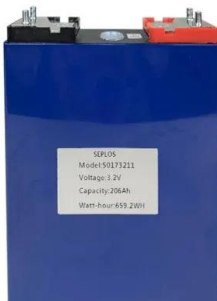

295 Watt Solar Panels

Shop here to find low priced solar panels that generate 295 watts of DC power. These modules can be grid-tied or used off-grid for residential, commercial or community renewable energy generation. All our panels are UL Certified, have up to a 25 year manufacturers warranty and qualify for tax credits and rebates.