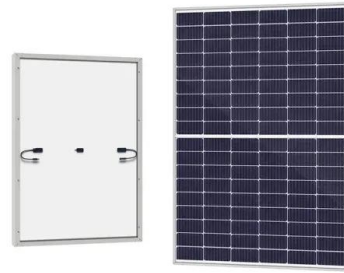

305w photovoltaic panel specifications and dimensions

POWER UP INDOORS&OUTDOORS

305w photovoltaic panel specifications and dimensions

[BlueSolar Monocrystalline Panels](#)

Exceptional low-light performance and high sensitivity to light across the entire solar spectrum. 25-Year limited warranty on power output and performance. 5-Year limited warranty on ...

[S-Energy 305W Mono Solar Panels](#)

Shop / Solar Panels / S-Energy 305W Mono Solar Panels. S-Energy 305W Mono Solar Panels \$ 125.00- Specifications: Rated Power: 305W; Circuit voltage (VOC): 40.1 V; Max power ...

[Solar Panel Dimensions Sizes and Wattage](#)

The size of a 300w solar panel A 300w solar panel is generally a popular choice for residential applications and small commercial systems thanks to its balance of performance ...

Canadian Solar 305W Solar Panel 60 cell CS3K-305MS-Black

Canadian Solar 305W Solar Panel 60 cell CS3K-305MS-Black, PV Wire, T-4-MC-4 comparable, 35mm Black Frame on Black Backsheet. Dimensions LxWxH: 65.9 x 39.1 x 1.57 in: Weight: ...