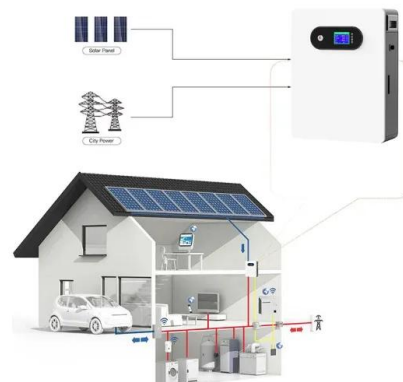

EcoFlow 400W Portable Solar Panel

Our 400W portable solar panel offers high solar output, conversion efficiency rating, and a convenient folding design so it's ready to grab and go at any time. Ready for the outdoors. Made from durable and flexible materials, the portable ...