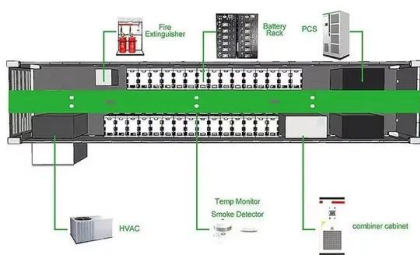

[EcoFlow solární panel 400Wp](#)

Prenosné a skladné 400 Wp solární panely EcoFlow jsou prenosné, skladné a vysoce kompaktní. At už kempujete nebo jste na cestách, stačí panel jen rozložit a během chvíle začít sbírat solární energii. Chytrá solární energie 400 Wp solární panely EcoFlow jsou navrženy tak, aby po připojení k bateriové stanici poskytovaly