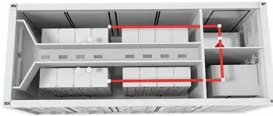

EcoFlow 400W Solar Panel - OTG OnTheGo Limited

Stay off the grid with EcoFlow 400W Solar Panel. Made up of the efficient mono crystalline silicon cells, it can recharge DELTA and your electric devices, and keep your equipment running ...