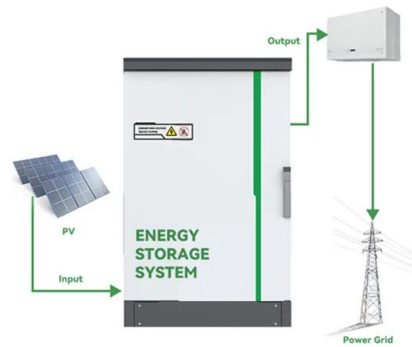

SolarEdge Smart Module, 425W, Bifacial, All Black with

SPV425-R54PDTL-4N4C50 Smart Module
Monocrystalline TOPCon Module with Half-Cut Cell Technology and Integrated Power Optimizer
SolarEdge Smart Modules with Integrated S ...