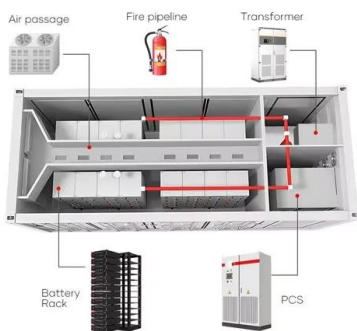

[Longi 435W Black Frame Solar Panels](#)

Order individually or as part of a solar panel bundle. Longi 435W HiMo6 LR5-54HTH Black Frame Solar Panel £ 89.95 Original price was: £89.95. Longi 435W HiMo6 LR5-54HTB All ...