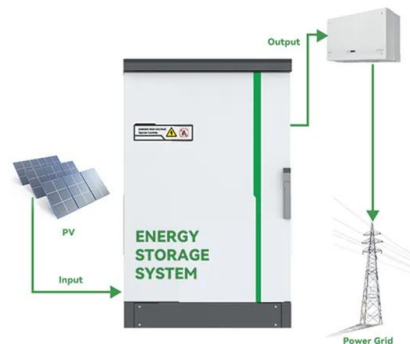

EcoFlow 60W Solar Panel

Ideal solar power source for RIVER 2 Series. With it's compact design and lightweight, a 60W portable solar panel is the ideal companion for RIVER 2 Series power stations, providing a ...