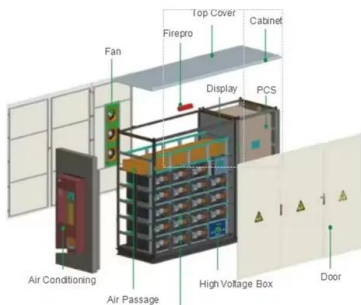

[EGO Power+ ME0800 8-Inch Edger Attachment](#)

The EGO 8" Edger Attachment and Power Head are part of the EGO POWER+ Multi-Head System. The 8" edger creates clean and precise edges around your driveway, sidewalks and patio with ease. The Power-Head is compatible with ...