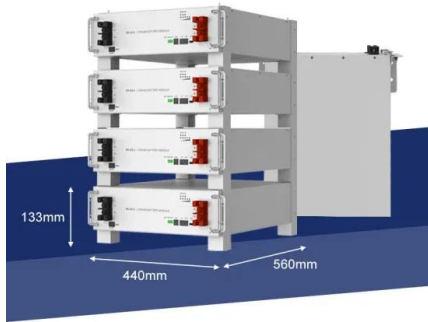

[EGO POWER+ Multi-Head Edger](#)

The EGO 8-in edger attachment and power head are part of the EGO POWER+ multi-head system. The 8-in edger creates clean and precise edges around your You have been redirected to rona.ca as renodepot is no longer operational as of October 9th, 2024 .

Contact Us

For catalog requests, pricing, or partnerships, please visit:
<https://www.vdbconstruction.co.za>