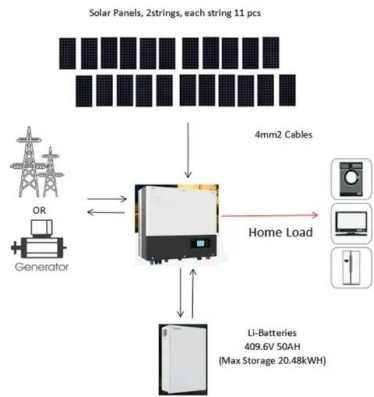

99 solara power steering return hose