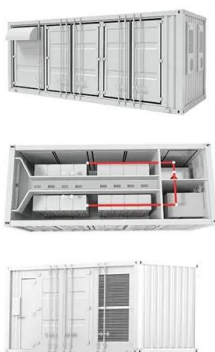

Dorman 979-108 Power Steering Return Hose Compatible with ...

Buy Dorman 979-108 Power Steering Return Hose Compatible with Select Toyota Models: Return Hoses NewYall Power Steering Pressure Line Hose for Toyota Camry 2002-2010 Solara 2004-2008. Try again! Details Added to Cart spCSRf_Control Add to