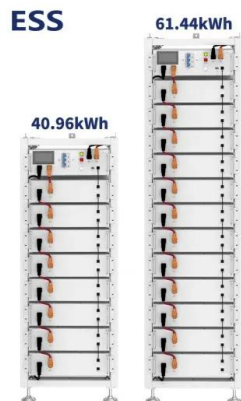

Part ID power windows

Camry 3rd and 4th Gen '92-'01, Solara '99-'03
Part ID power windows Jump to Latest 603 views
13 replies I'm assuming it's meant to be placed over the sheet metal above the power window regulator and fits into the ...