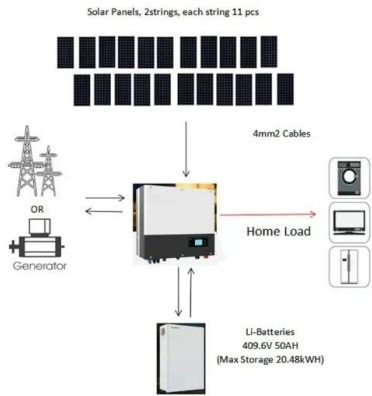

aFe Power Releases 2 NEW High Performance Air Intake System...

2. aFe Momentum GT Cold Air Intake System with Pro DRY S Filters Toyota Tundra V6 3.5L tt 2022 This Momentum GT intake system was designed around the largest filter possible to allow maximum performance and filtration. This cone filter has a massive oval

Momentum GT Cold Air Intake System w/Pro 5R Filter Media

.embed-container { position: relative; padding-bottom: 56.25%; height: 0; overflow: hidden; max-width: 100%; } .embed-container iframe, .embed-container object, .embed-container embed { position: absolute; top: 0; left: 0; width: 100%; height: 100%; } Bringing you the next generation of intakes, the Momentum GT sealed air intake system is designed using the most up-to-date ...

FLEXIBLE SETTING OF MULTIPLE WORKING MODES

Momentum GT Cold Air Intake System w/Pro DRY S ...

Unique One-Piece Housing w/ Sight Window:A custom computer designed roto-molded housing made from heat resistant material eliminates the use of multiple components and ensures the coolest air intake charge available. A large clear ...

Momentum GT Cold Air Intake System w/Pro DRY S Filter Media

Large Three Layer Performance Air Filter: Momentum's unique filter-to-housing interface was built to feature the largest air filter possible. This 9' tall 360-degree radial flow air filter features our oil-free Pro DRY S media with three layers of synthetic media for