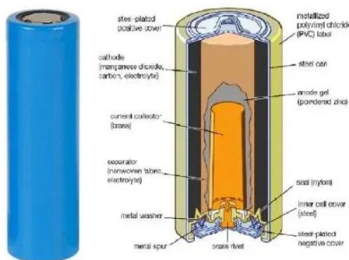

APC Smart-UPS C 1500VA 230V SMC1500IC

?????:900W, ??:3??, ??????:7??, ??:219 x 171 x 439mm, ??:20.1kg, ?? APC Smart-UPS C 1500VA 230V SMC1500IC ??,????????????? ...

APC UPS 1500VA Smart-UPS with SmartConnect, Pure Sinewave UPS Battery

PAGE 1 Operation Manual Smart-UPS C Uninterruptible Power Supply 1000/1500 VA Tower / Rack-Mount 2U 120 Vac/230 Vac su10 1 2a PAGE 2 PAGE 3 Important Safety Messages SAVE THESE INSTRUCTIONS - This manual contains important instructions

APC Smart-UPS C, Line Interactive, 1500VA, Tower, 230V, 8x ...

This UPS has built-in lead-acid battery and is covered by a 2-year UPS warranty. Its dimensions are 439mm (depth) x 219mm (height) x 171mm (width) and weighs 20.1kg. Ideal for entry-level ...