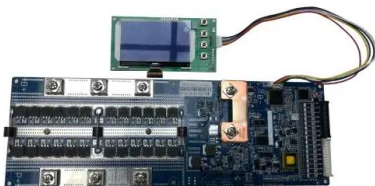

kVA and output power of 900 W, it is capable of delivering sufficient power to support critical equipment.

APC 1500VA Smart UPS with SmartConnect & UPS 1500VA Battery Backup

APC 1500VA Smart UPS with SmartConnect, SMC1500C Sinewave UPS Battery Backup, AVR, 120V, Line Interactive Uninterruptible Power Supply Protect your servers, switches, routers and networking devices with the Smart-UPS SMC1500C UPS with APC SmartConnect, the first cloud-enabled UPS for distributed IT.

APC Smart UPS SMC1500IC

Shop our quality APC Smart UPS SMC1500IC, 230V, LCD, 8x IEC 320 C13 & 2x IEC Jumpers outlets, w/SmartConnect port. Excellent Disconnected battery notification Warns when a battery is not available to provide backup power.

...

Amazon : APC Smart-UPS SMC1500-2UC Rack Mount UPS ...

Included Accessories: 16GB USB 3.0 DataTraveler APC SMC1500-2UC UPS Specifications: Product Family: Smart-UPS Form Factor: 2U Rack Mount Output Power Capacity: 900 Watts / 1.44kVA Output Voltage: 120V Output Frequency: 50/60Hz +/- 3 Hz

APC Smart-UPS C, Line Interactive, 1440VA, Tower, 120V, 8x ...

APC Smart-UPS C, Line Interactive, 1440VA, Tower, 120V, 8x NEMA 5-15R outlets, SmartConnect port, USB and Serial communication, AVR, Graphic LCD SMC1500C Replacement battery (1) is available 1440VA/900W line interactive pure sine wave tower UPS