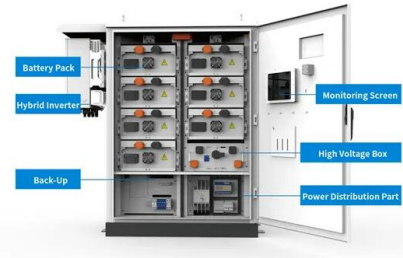

...

Arlo Solar Panel Charger for Arlo Essential 2nd Gen Cameras , Arlo

Arlo Essential Solar Panel Charger keeps your Essential Outdoor and XL Outdoor Camera (2nd Generation) battery charged with direct sunlight. Its weather-resistant design, 8-foot power cable, and adjustable mount make installation easy anywhere.

Arlo Essential Solar Panel , Arlo Accessories

The Arlo Essential Solar Panel Charger keeps your battery charged with direct sunlight. Its weather resistant design, 8-foot power cable, and adjustable mount makes installation easy anywhere. The Arlo Total Security subscription has been removed from your cart