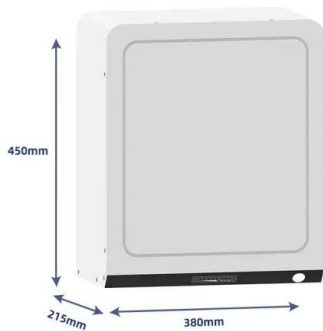

Amazon : Arlo Solar Panel

6V 4.5W Solar Panel Charge for Arlo Pro 4 / Pro 3 / Arlo Pro 5S 2K / Arlo Ultra/ Ultra 2 / Arlo Go 2, IP 65 Waterproof for Continuous Power Supply in The Outdoor - Magnetic Connection Port-2Pack 4.3 out of 5 stars