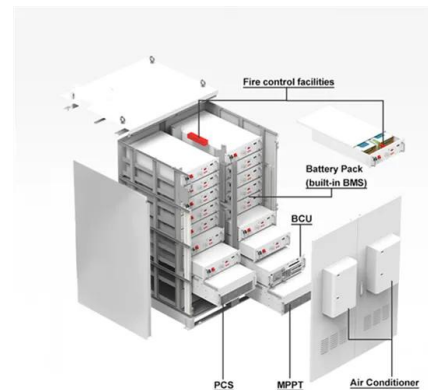

The Ultra 2

Set up sustainable bundled security with our Ultra 2 - 2 Camera Kit Solar Panel Charger. Bundle & save up to 25% with Arlo today! Enter your email to receive exclusive offers. Invalid Email Address Thank you for signing up. A confirmation email has been sent to