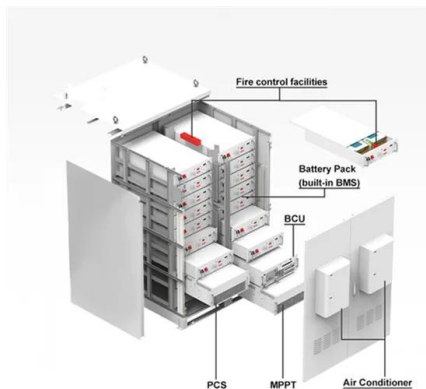

Arlo Solar Panel Deep Dive Review: How to Use Them

You're looking into the solar panel, but is it worth the $108 investment? Let's find out! Arlo has two different versions of the solar panel--here we're just covering the Arlo solar ...