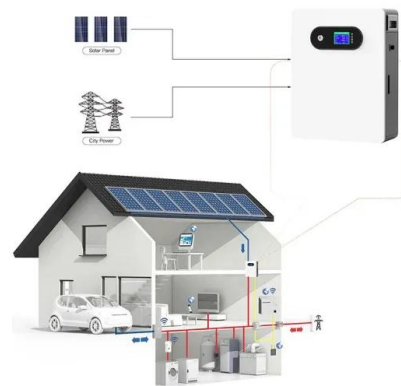

6W Solar Panel Compatible with Arlo Pro 3/Pro 5S/Ultra/Ultra 2

About this item. 6W Solar Panel Charger: High-efficiency monocrystalline silicon solar panels for camera, higher conversion rate, compatible with Arlo Pro 3/Pro 5S/Ultra/Ultra 2. New Solar ...