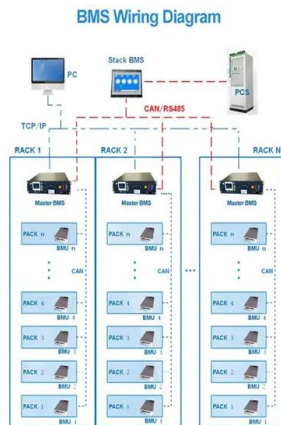

Arlo Solar Panel Charger for Ultra, Pro 3, Pro 4, Go 2 & Floodlight

The Arlo Solar Panel is weather resistant with an 8ft magnetic cable & adjustable mount. Compatible with Ultra, Ultra 2, Pro 3, Pro 4, and Pro 3 Floodlight. Shop the Ultra Security Sale and get up to 46% off best-sellers!