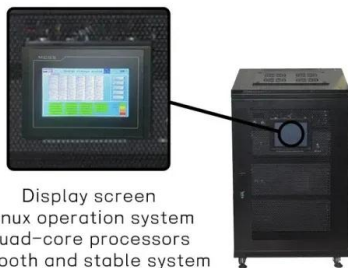

Display screen
Linux operation system
quad-core processors
smooth and stable system

Wasserstein

Juice up your Arlo Ultra 2 and Arlo Pro 4 surveillance cameras with this pack of two Wasserstein solar panels. The 360-degree wall mount enables maximum sunlight exposure, while the long 13.1-foot charging cable offers setup flexibility. These Wasserstein solar

Arlo Ultra, Pro 3, Pro 4 & Floodlight Solar Panel , Arlo Accessories

The Arlo Solar Panel is weather resistant with an 8ft magnetic cable & adjustable mount. Compatible with Ultra, Ultra 2, Pro 3, Pro 4, and Pro 3 Floodlight. Arlo
??,?? 243