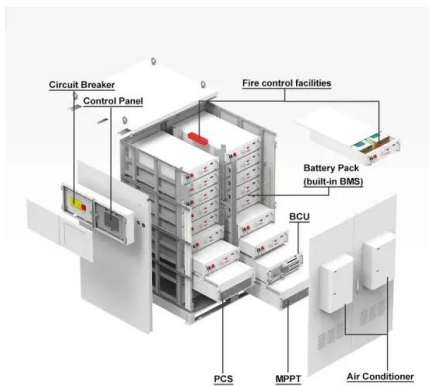

Camper Van Shower Plumbing Diagrams & Installation Guide

Shower Water Usage Rate. A typical conservative shower uses about 3.5 gallons per person. So a 20-gallon water tank would last ~6 showers. For more specific information, read our camper ...