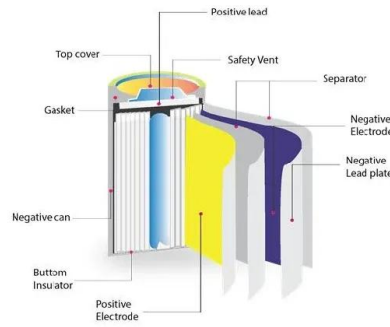

Zicar MF50G Industrial Edge Banding Machine , High Precision

Panel Thickness: 10-50mm: 10-50mm: Edge Thickness: 0.4-3mm: 0.4-3mm: Feeding Speed: 13 or 18m/min: 13 or 18m/min: Working Pressure: 0.7Mpa: 0.7Mpa: Weight: 860kg: 1150kg: