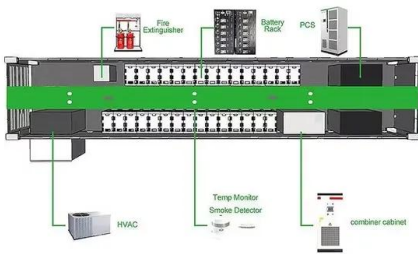

40V 300-Watt Power Source (Tool Only)

The RYOBI 40-Volt Power Source provides convenient, on-the-go power both on and off the jobsite. With 300-Watt of continuous output, this inverter is perfect for powering laptops, tablets, cell phones Hello, Barbra - This inverter is not designed to power appliances