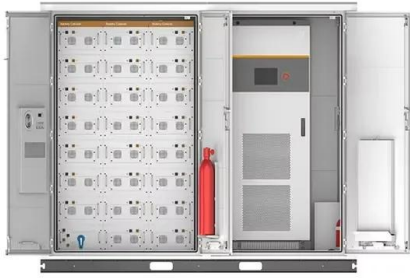

Westinghouse 150-Watt Lithium-Ion Portable Power

Apply for a Home Depot Consumer Card Portable solar generator with 150 peak watts/100 running watts it is viewed as a reliable backup power source for emergencies. Filter by: 5 4 3 2 1 Verified Purchases Only Current Item Selections Showing 1-10 of 765