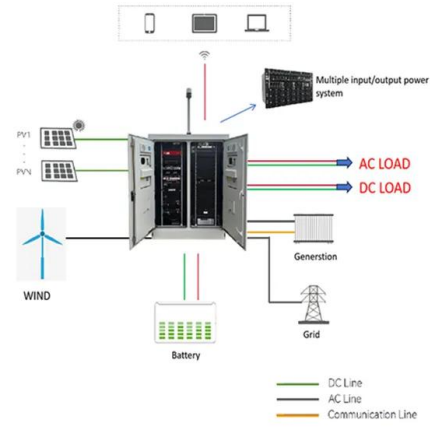

Monster Exhaust System for 2003-2007 Ford Excursion 6.0L Power

4 inch stainless constant-diameter pipes and straight-thru muffler nearly doubles flow. Lower exhaust temps; virtually no backpressure; rich, throaty sound. Available for F-250, F-350, F-450 and F-550 Pickup and Excursion. Monster exhaust system flows up to 91.5

Contact Us

For catalog requests, pricing, or partnerships, please visit:
<https://www.vdbconstruction.co.za>