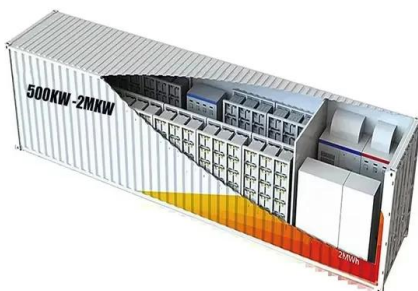

Intelligent Battery Station

1. Connect the Battery Station to a power outlet and press the Power Button to turn on the Battery Station. Connect the Battery Station to the remote controller using a USB-C cable. 2. Turn on the remote controller and run the DJI Pilot app. 3. Follow the app 1.