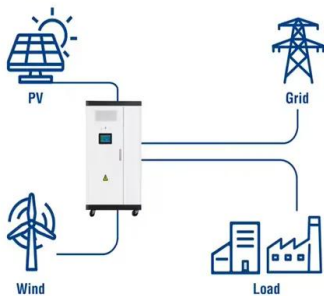

Utility-Scale ESS solutions

Buxton Faux Leather End Opening Ottoman Storage Bed Frame ...

Multi-colour LED strip around 3 sides of the bed can be set to your preferred colour scheme with remote controller.. Do not use chemical based abrasive cleaning materials. Assembly ...