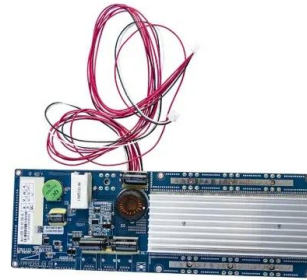

Black+Walnut Metal Bed With LED Light Strip And Drawer, 3 USB ...

Underbed drawer provide extra storage space to keep things tidy. The light strip can be adjusted with three levels of brightness and a variety of colours, and can be controlled by remote ...