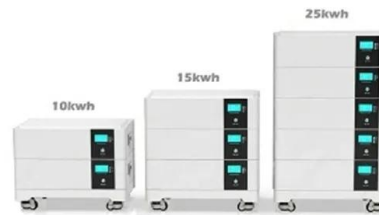

Snapchat Planets: What Do They Mean and Should ...

The Solar System feature on Snapchat, also known as Snapchat planets, lets you know if you're one of the top eight closest friends of a contact. This ranking is based on how much you interact with each other.