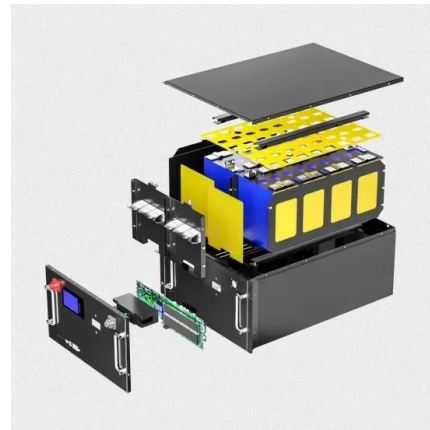

The Anker PowerHouse 200 is the smallest of the portable power stations and it uses a smaller input that's 5.5 x 2.1mm. The solar input rating is.

Many of the roof mount (click to view on Amazon) and flexible solar panels (click to view on Amazon)only have MC4 connectors attached to them. In order to connect the Anker portable power stations to MC4 connectors, you will need to use adapters. Note that there.

The max solar input rating is different on the Anker power stations.

Best solar panel for anker solix c1000

[Best Solar Generator for Home Backup](#)

The Anker SOLIX C1000 Solar Generator is a distinct recommendation for a best-in-class solar generator. Thanks to its revolutionary HyperFlash AC Recharging, the generator can replenish 100% of its power within a mere 58 ...

Anker SOLIX C1000 Portable Power Station, 1800W (Peak 2400W) Solar

Shop Anker SOLIX C1000 Portable Power Station, 1800W (Peak 2400W) Solar Generator, Full Charge in 58 Min, 1056wh LiFePO4 Battery for Home Backup, Power Outages, and Outdoor Camping (Optional Solar Panel). Skip to main content .uk Delivering to