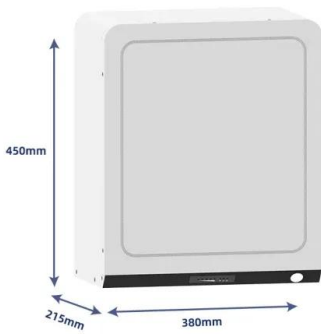

BigBlue 28W tasınabilir solar sarj cihazı, 2 portlu USB (5V/4A

BigBlue 28W tasınabilir solar sarj cihazı, 2 portlu USB (5V/4A toplam), IPX4, dijital ampermetre ve koruma için fermuarlı solar panel, USB cihazlarını sarj etmek için, iPhone, Android GoPro vb : Amazon .tr: Elektronik Marka BigBlue Üretici BigBlue Model