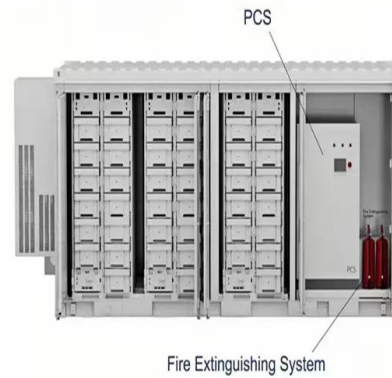

JA Solar JAM54D41-440/LB 440W Solar Panel All Black ...

The JA Solar JAM54D41-440/LB is a 440W premium cell solar panel with an all black design. This n-type Double Glass Bifacial Module is very efficient and ...