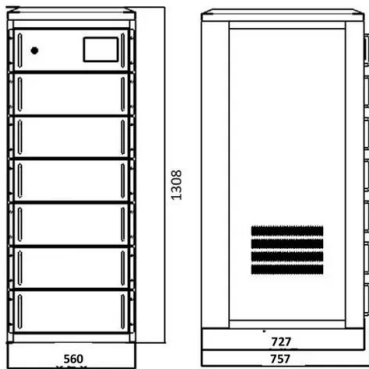

Body Power IT9910 Deluxe Seated Inversion System

The Body Power IT9910 Deluxe Seated Inversion System is built with easy-to-use features, including height adjustment and ankle

adjustment lever. Its foldable design renders it to be ...