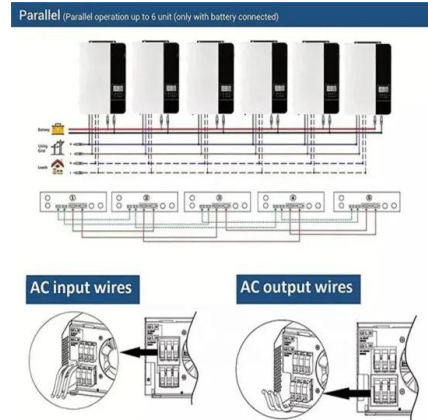

Body Power Deluxe Seated Inversion System Low Price

Body Power Deluxe Seated Inversion System The Best Deals Body Power Deluxe Seated Inversion System. Great Prices on sale now. This is the best place to buy Strength Training Equipment in stock On Sale. Big Save! you will get cheap price for Strength

Body Power PBC5380 Deluxe Power Rack Cage ...

Enhance your home gym with the Body Power Deluxe Rack Cage System. This system has a wide frame that makes it great for lateral movement exercises, like squats, presses, dips, and pull-ups. Safety features - such as the weight bar ...

[Body Power Deluxe Seated Inversion System](#)

Body Power Deluxe Seated Inversion System Best Deals in United States Over recent years more and more people are now shopping online, using the internet to purchase various products at the best price. Body Power Deluxe Seated Inversion System is an example of great products you can order on the web.