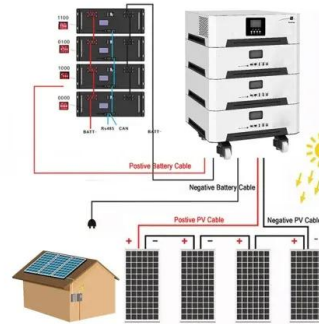

SPR1000 a heavy-duty capacity, meaning it'll hold up even through the ...