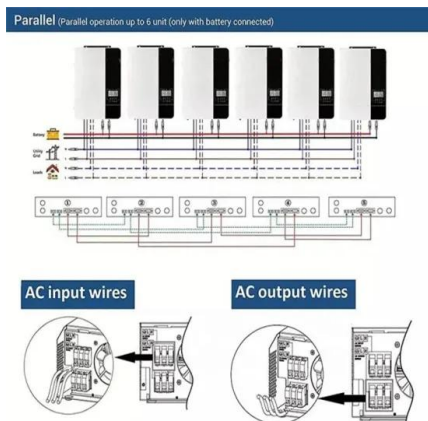

[Amazon.ca: Bose Sounddock Power Supply](#)

TAIFU 18V AC Adapter Power Cord for Bose SoundDock Series 2, 3, II, III (ONLY); 310583-1130, SLLEA 20V AC Adapter Compatible with Bose Solo 5 TV Sound Bar Speaker System 418775 & Bose Companion 20 Computer Speakers SPKR 329509-1300 4.