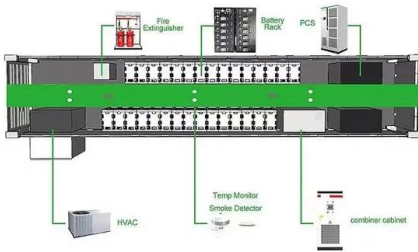

UpBright AC in Power Cord Cable Plug Compatible with Bose ...

Buy UpBright AC in Power Cord Cable Plug
Compatible with Bose SoundTouch 10 Wireless
Music System 416776 100-240V 50/60Hz 30W
279101-0320 Dual Voltage PS-28 PS28
Acoustimass 15 16 Series II LifeStyle 50: Power
Cords - Amazon FREE