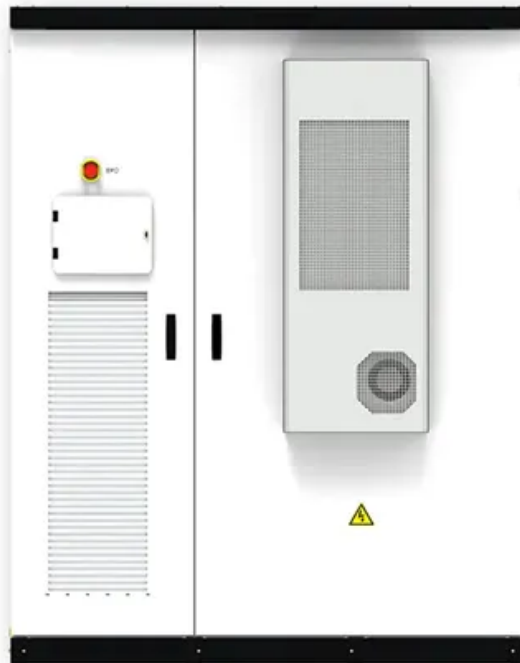

Bougerv 200w solar panel

Overview

What is bougerv 200W solar panel?

BougeRV 200W solar panel uses the high-level 9BB cell design which has a 23% highest conversion rate. Makes the solar panel have a longer service life. Increase the cell receiving surface, thinner ribbon reduces the covered area by 22%. Also, it can charge a 12V battery or charge a 24/48V battery by wiring several solar panels in series.

What is a bougerv 9bb solar panel?

Compared to other 200W solar panels, the BougeRV 9BB 200W solar panel is about 8% smaller but it could power the same or even more. Compared to other 100w solar panels, it's about 48% larger, but 100% more power, which allows you to install the solar panel on the limited roof of the RV/VAN/Trailer, so you can get more power in the limited space.

What is a 200 watt CIGS flexible solar panel?

200 Watt CIGS Flexible Solar Panel with Adhesive features a pre-assembled adhesive backing that eliminates the need for brackets and drilling during

installation. No tools are required for an easy and hassle-free setup. This new panel is versatile and can be used on a variety of surfaces, from RVs and trucks to boats, tents, and roofs.