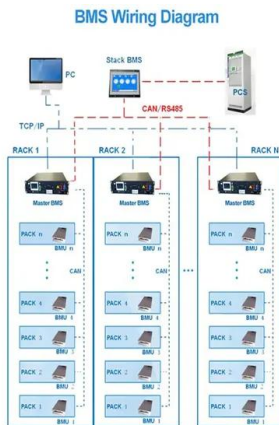

Solar Energy

Concentrating solar power (CSP) systems concentrate the sun's energy using reflective devices such as troughs or mirror panels to produce heat that is then used to generate electricity. Solar water heating systems contain a solar ...

Bifacial Mono HJT 700W 705W 710W 715W 720W 730W N Type ...

We are best Bifacial Mono HJT 700W 705W 710W 715W 720W 730W N Type Home Solar Panels for Sale suppliers,we supply best 700w solar panel price for sale. +86 187 1510 8506 ...

[Panasonic EverVolt(TM) EVP370 Solar Panel](#)

Panasonic EverVolt(TM) EVPV370 370W Solar Panel Panasonic EverVolt(TM) solar modules produce more power over the long haul fueled by industry-leading conversion efficiency and low degradation rate. Superior module efficiency of ...