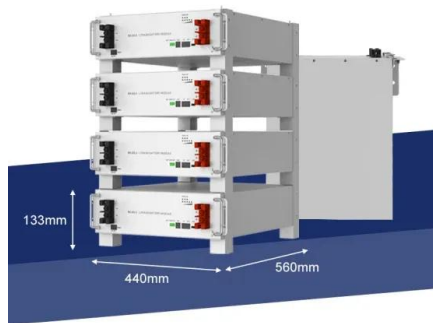

Install Solar Panels for Cameras: Your DIY Security ...

Solar panels can be effectively installed for security cameras in a wide range of environments, including uninhabited rural regions and teeming urban centers. Their increasing prevalence is evidence of their efficacy and ...