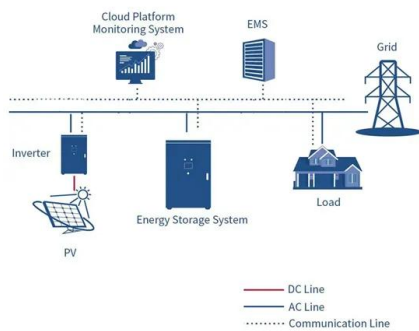

PV Slate solar slate tile , photovoltaic solar roof slates

The carbon payback of a PV Slate unit is estimated to be 5.2 years, based on the UK grid carbon intensity in 2022. PV Slates have a 25 year warranty on both solar performance and waterproofing. An independent study (compliant with PAS ...