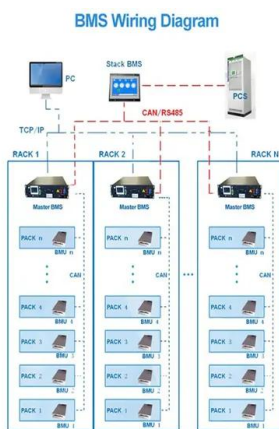

Record recruitment at Candu Energy Inc. Amid Nuclear Supercycle

Mississauga, ON: October 2, 2024 - Candu Energy Inc., an AtkinsRéalis company, is celebrating the addition of over 570 new employees this year, bringing the total headcount of Nuclear ...