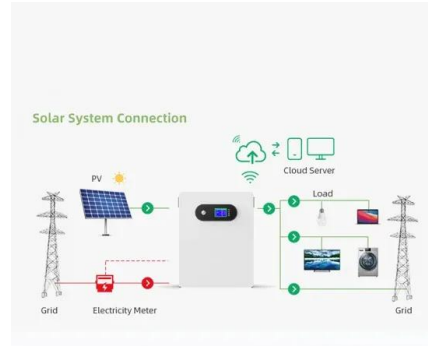

CCTV Power Supply with Battery Backup-Edge Octagon U300

CCTV Power Supply with Battery Backup-Edge Octagon U300. 300W Outdoor CCTV Camera Power Supply Cabinet. Power Backup for Security. Edge Octagon U300 is a CCTV Power ...