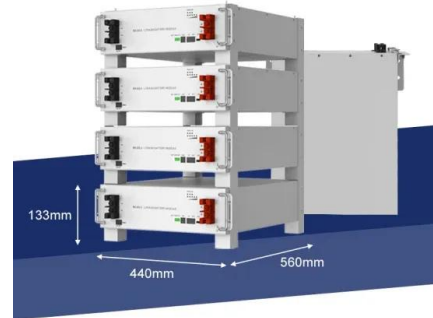

Central Power Systems and Services

Central Power Systems & Services is the only authorized distributor for Allison Transmissions, Detroit Diesel, MTU, Doosan, and Liebherr in Kansas, Western Missouri and Northern ...