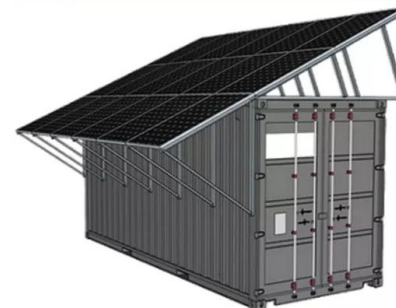

Power Stations

Charge your Champion power station with solar or AC power and enjoy lasting, fade-free, portable power with the freedom of no gas, no engine, and no emissions. 285 Wh Li-ion Power Station Model #201188 285 Wh Capacity Starting Lithium-ionBattery