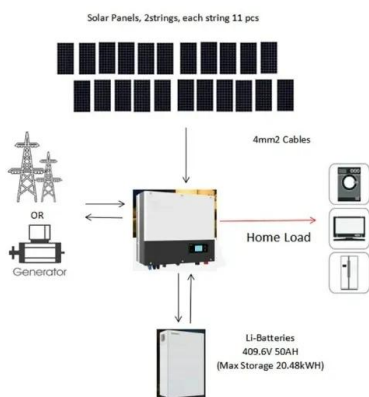

Chint power systems somerville nj

[Chint Power Systems Americas Information](#)

The NAICS codes for Chint Power Systems Americas are [22, 221, 33]. What is the SIC code for Chint Power Systems Americas? The SIC codes for Chint Power Systems Americas are [36, 362] .

Chint Power Systems

Chint Power Systems is a global power systems provider, designing, manufacturing and supplying high reliability 1.5kW-1MW PV inverters and related power solutions for customers. Headquartered in Shanghai, the international senior management team leverages deep telecom power systems roots for its research and development resource, advanced component control ...

Brian Baxter

· Experience: Chint Power Systems Americas · Location: Clifton Park · 500+ connections on LinkedIn. View Brian Baxter's profile on LinkedIn, a professional community of 1 billion members.

[Careers - Chint Power Systems](#)

CPS America has four office locations: Business Operations is based in Somerville, NJ; Supply Chain Operations in Pomona, California; and Products & Applications Engineering in ...