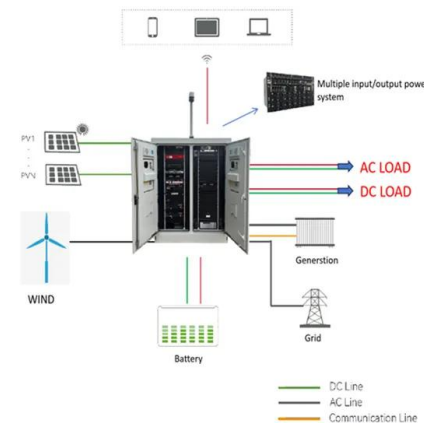

Closed System vs. Open System

A closed system is a system that does not interact with its environment, meaning that no matter or energy can enter or leave the system. It operates independently and is self-contained. In contrast, an open system is a system that interacts with its environment, allowing the transfer of matter and energy between the system and its surroundings.